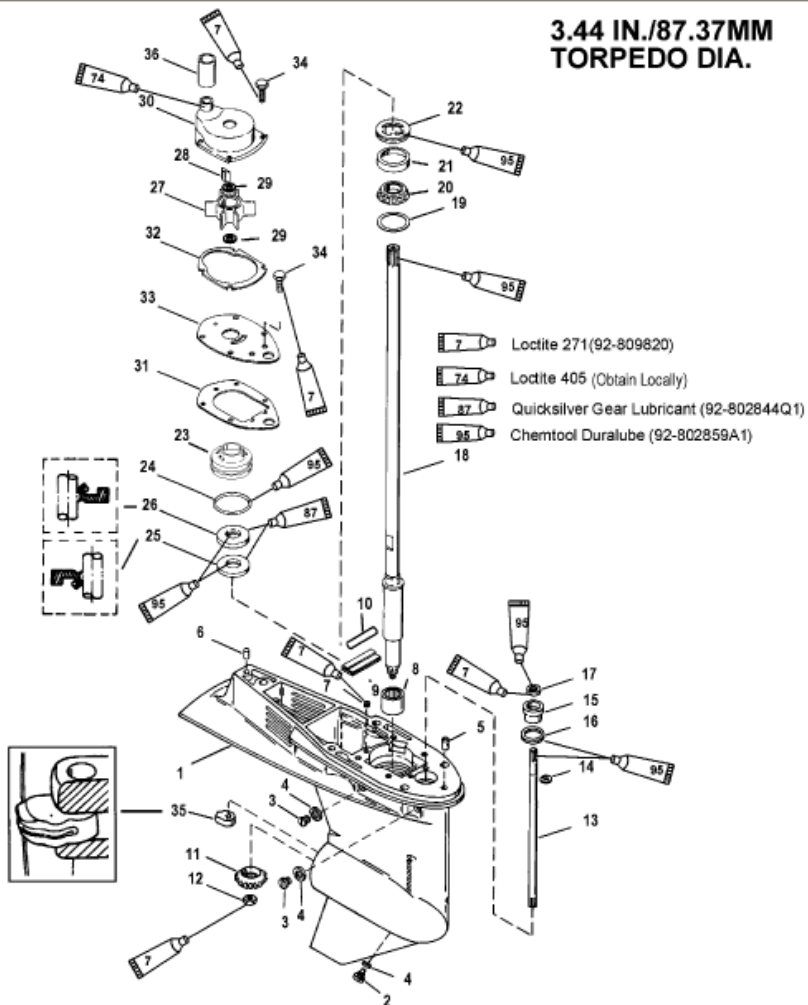

### 3.44 IN./87.37MM TORPEDO DIA.

## Parts List

Ref	Class	Part	Description	Qty	Comment	Footnote
-	1671	9760T41	GEAR HOUSING	1	(COMPLETE)	
1	1671	9760T42	GEAR HOUSING	1	(BASIC)	
2	10	79953Q 2	DRAIN SCREW	1		
3	10	79953Q 2	SCREW	2		
4	12	19183 2	WASHER-SEALING	3		15,18
5	17	43043	DOWEL PIN	1		
6	17	43044	DOWEL PIN	1		
7	22	878089	PIPE PLUG	1		
8	31	812768	ROLLER BEARING	1		
9		818226A 1	SEAL KIT	1		
10		NSS	FILLER PLATE	1		
11	43	859103T	PINION GEAR (12 TEETH)	1		
12	11	55910	NUT	1		
13		859607A 1	SHIFT SHAFT ASSEMBLY	1		
14	53	29641	RETAINING RING	1		
15	23	813696A 2	BUSHING ASSEMBLY	1		
16	25	45258	O-RING	1		15
17	26	816464 1	OIL SEAL	1		15
18	45	859102	DRIVE SHAFT	1		
19	15	812770A 1	SHIM SET	AR		
20	31	77420A 1	TAPERED ROLLER BEARING	1		
21		NSS	CUP	1		
22	11	812820 1	NUT	1		
23	46	812966A 7	WATER PUMP BASE	1		18
24	25	30224	O-RING	1		15,18
25	26	814669	OIL SEAL	1		15,18
26	26	814670	OIL SEAL	1		15,18
27	47	19453T	IMPELLER	1		18
28	28	19699	KEY	1		18
29	12	858234	WASHER	2		18
30		14334A 3	WATER PUMP	1		18
31	27	19701	GASKET (LOWER)	1		15,18
32	27	822189	GASKET (UPPER)	1		15,18
33		19700A 2	FACE PLATE	1		18
34	10	824832 4	SCREW (M6 X 16)	6		
35		76039 4	SHIFT CAM	1		
36		859770	COUPLER	1		
-	26	814669A 2	GEAR HOUSING SEAL KIT	1		
-	46	812966A11	WATER PUMP REPAIR KIT	1		